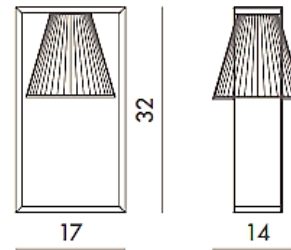

Light Air

Light-Air is a suspended light that escapes the law of gravity. It is essential, modern and rational, while creating a warm atmosphere. Available in table, wall and suspension versions.

Brand: **KARTELL**

Item type: Lamp

Item code: 9110/BE

Designer: Eugeni Quitllet

Color: Crystal Beige

Dimension: 21 x 17 x 14 cm

Please click the link for more option and finishes:

https://www.kartell.com/IT/it/illuminazione/light-air-tavolo/09110?variantName=x_colorVariant&variantValue=BE